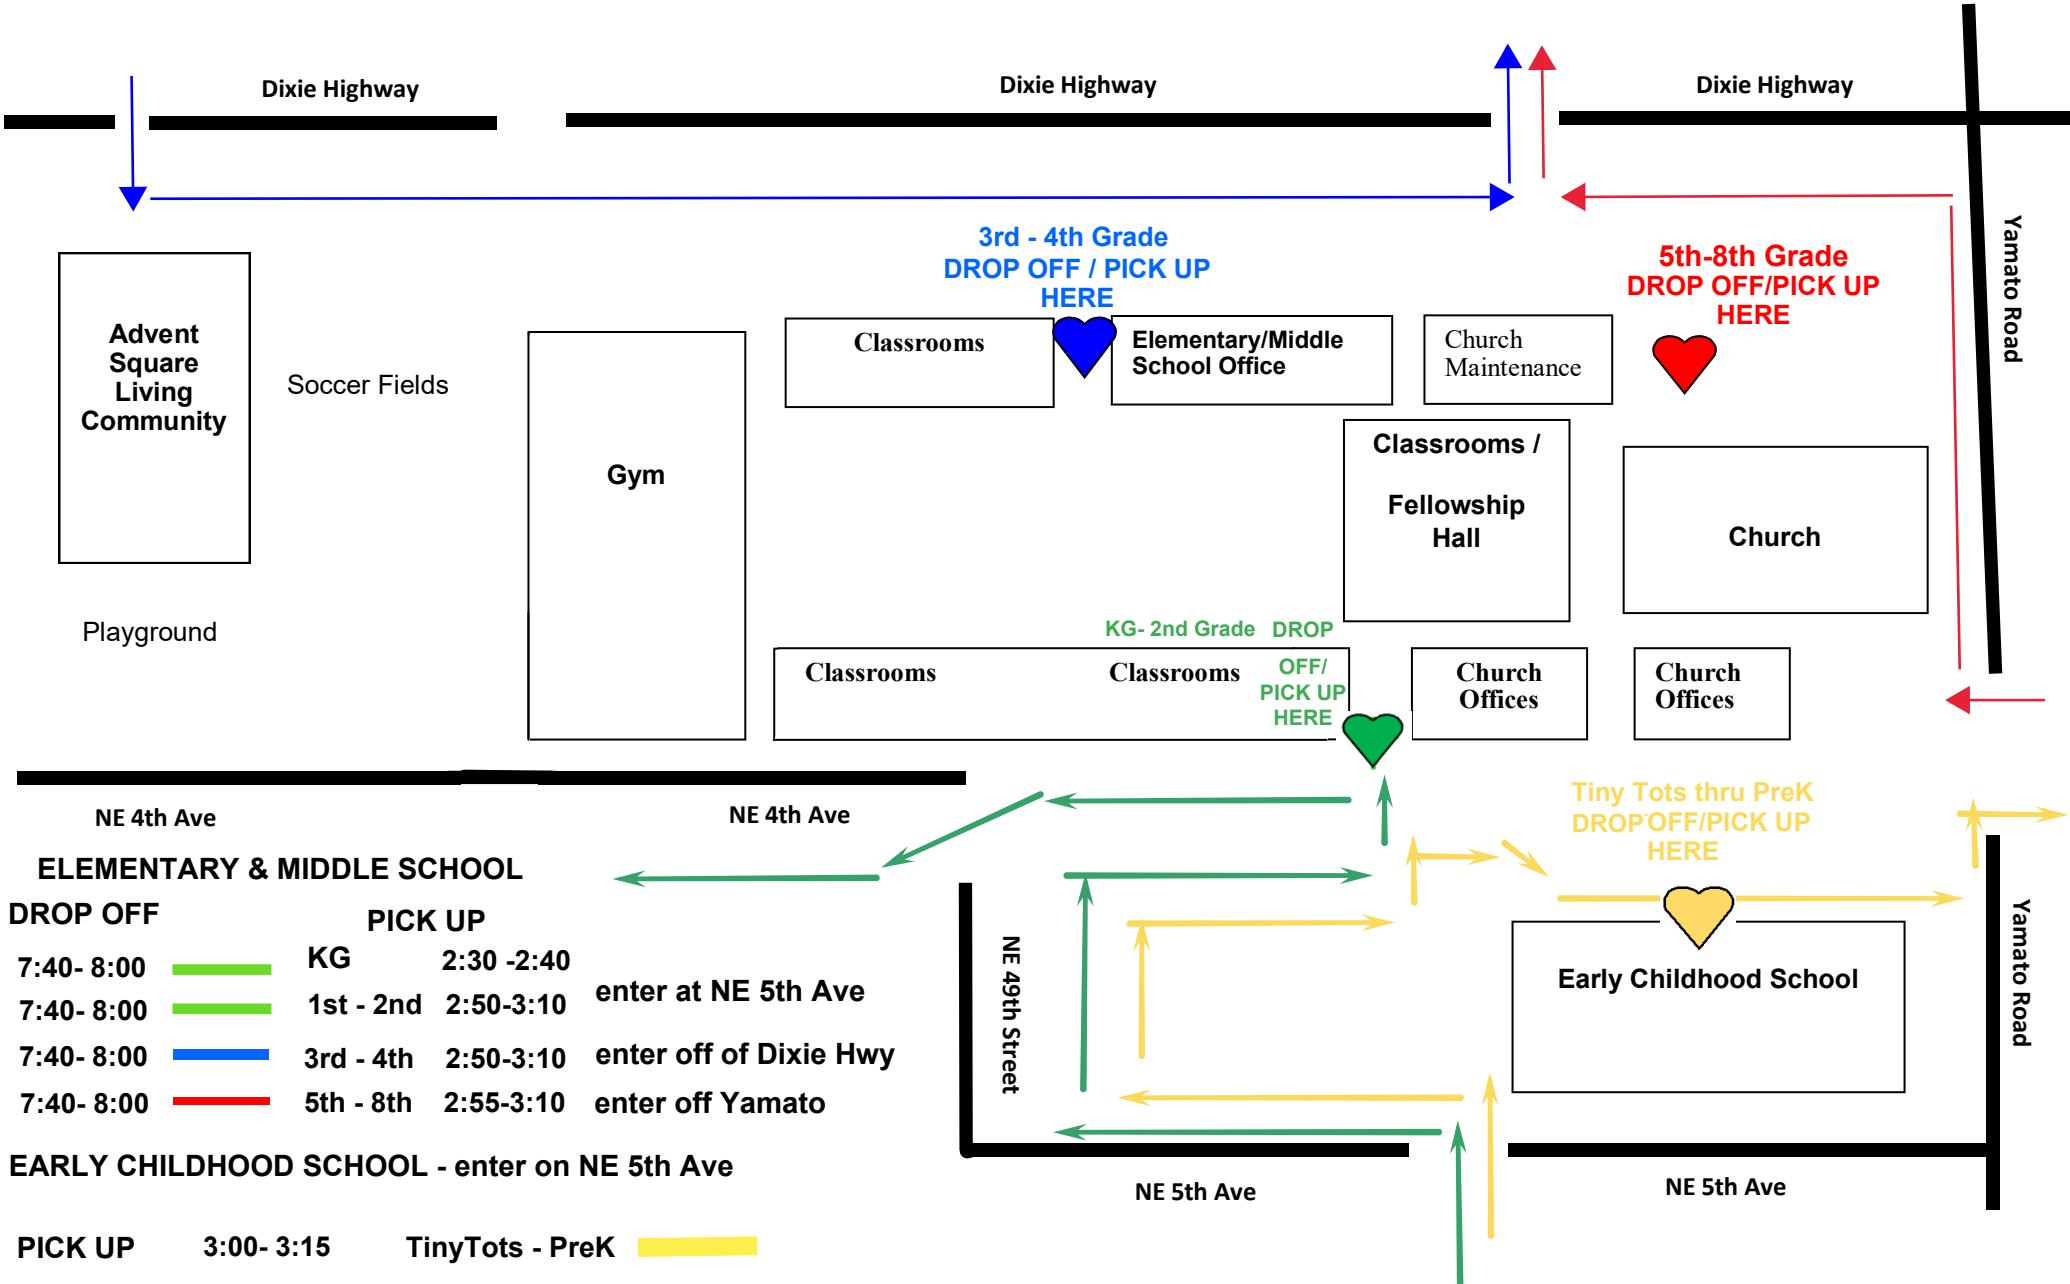

ADVENT SCHOOL

2024-2025 Drop Off & Pick Up Carline Map

IMPORTANT
OBEY ALL STOP SIGNS ON OUR CAMPUS

ELEMENTARY & MIDDLE SCHOOL			
DROP OFF		PICK UP	
7:40- 8:00		KG	2:30 -2:40
7:40- 8:00		1st - 2nd	2:50-3:10
7:40- 8:00		3rd - 4th	2:50-3:10
7:40- 8:00		5th - 8th	2:55-3:10

enter at NE 5th Ave
enter off of Dixie Hwy
enter off Yamato

EARLY CHILDHOOD SCHOOL - enter on NE 5th Ave

PICK UP	3:00- 3:15	TinyTots - PreK	
---------	------------	-----------------	--

Siblings: Grades 1 - 8 pick up from youngest sibling carline