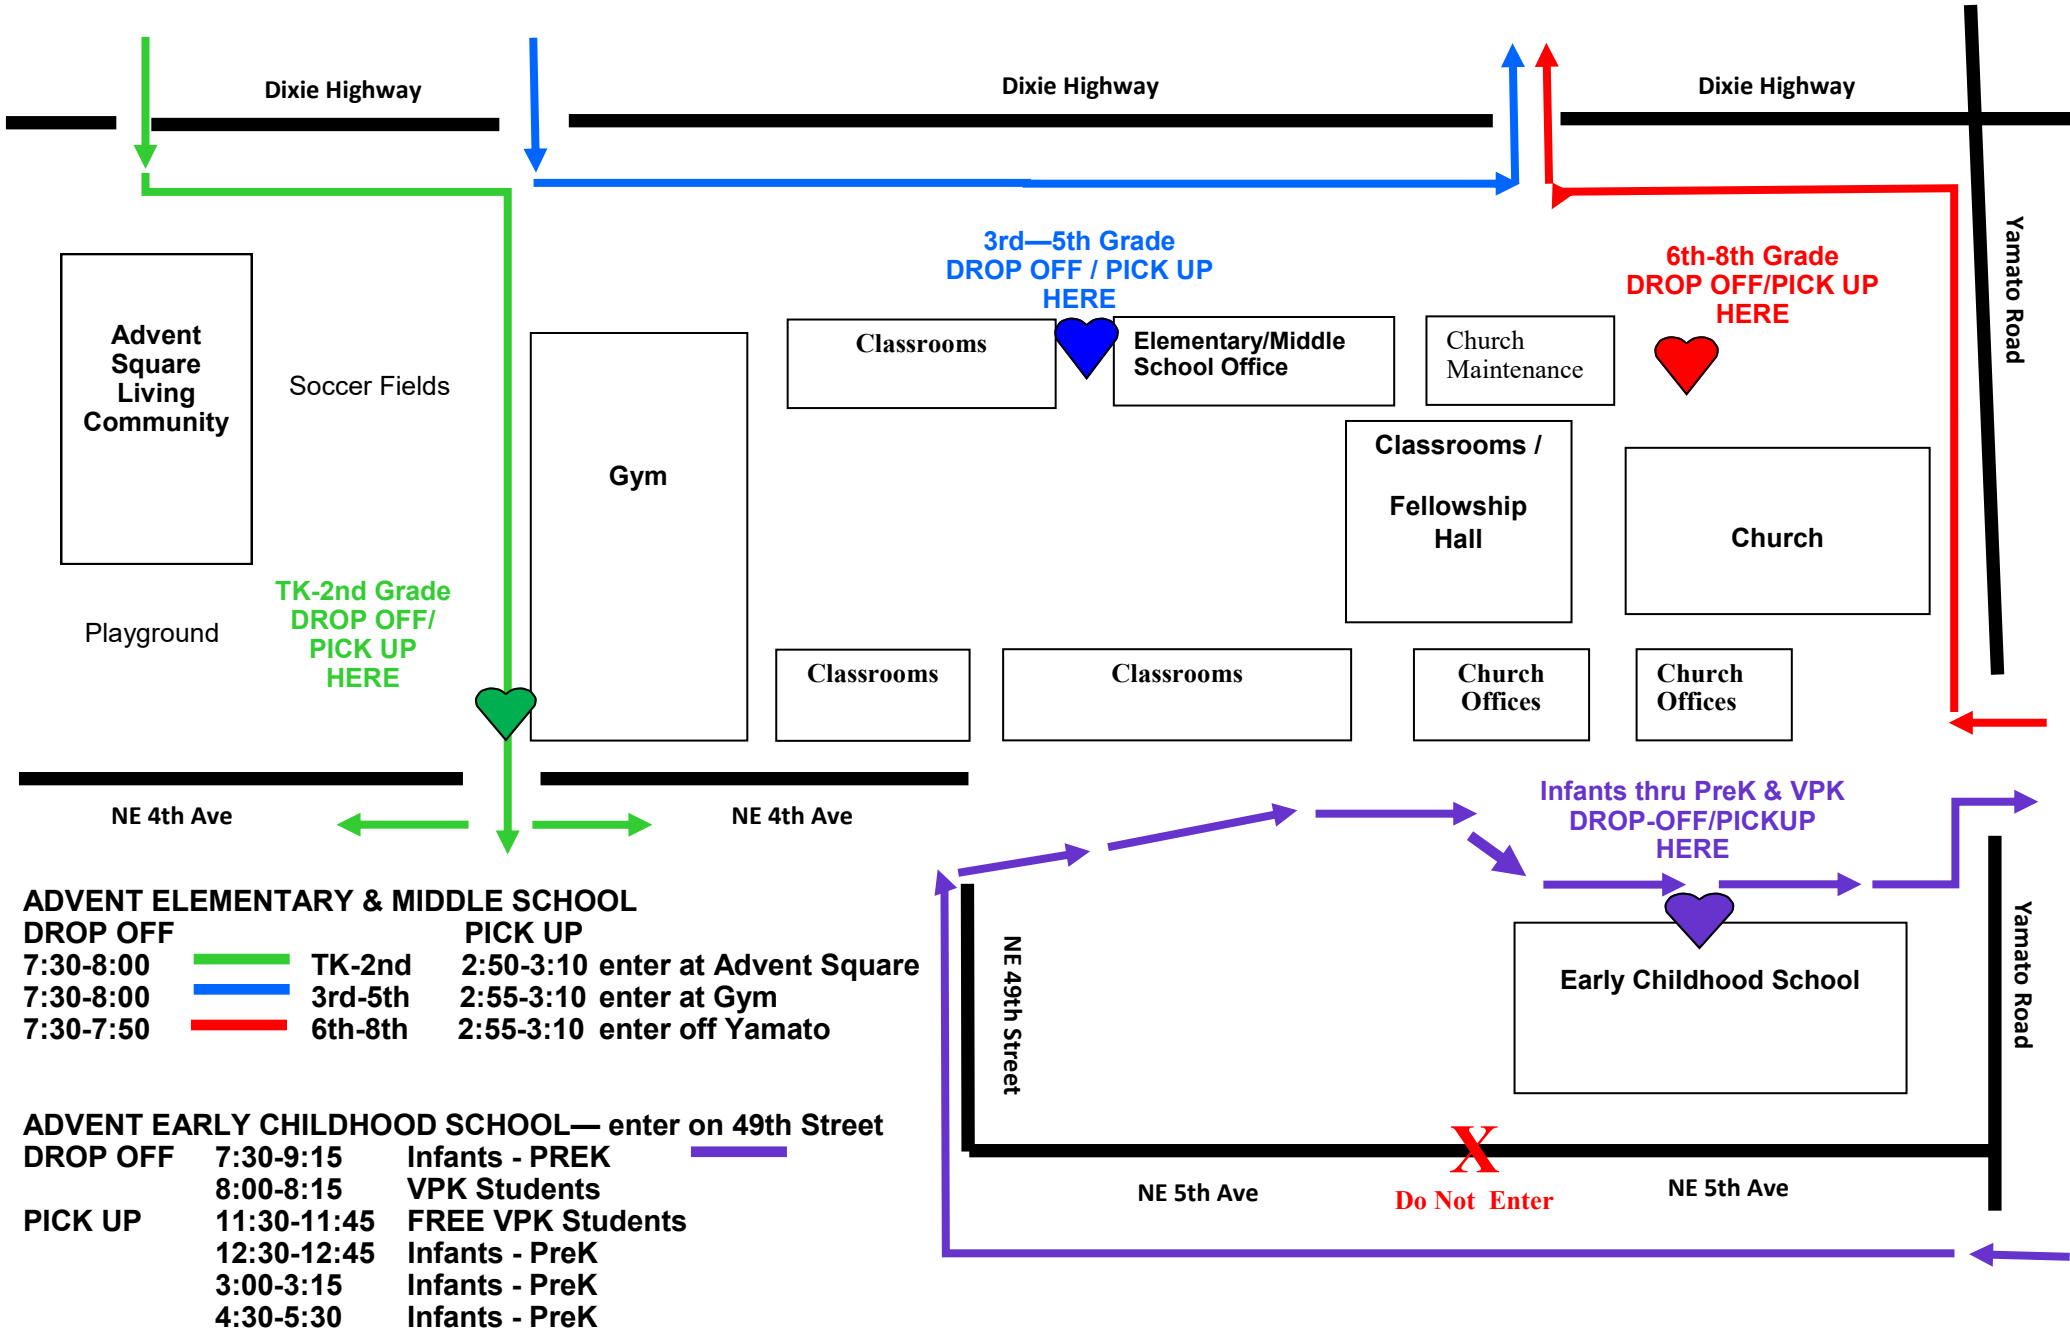

ADVENT SCHOOL

2020-2021 Drop Off & Pick UP Carline Map

ADVENT ELEMENTARY & MIDDLE SCHOOL

DROP OFF		PICK UP	
7:30-8:00	TK-2nd	2:50-3:10	enter at Advent Square
7:30-8:00	3rd-5th	2:55-3:10	enter at Gym
7:30-7:50	6th-8th	2:55-3:10	enter off Yamato

ADVENT EARLY CHILDHOOD SCHOOL— enter on 49th Street

DROP OFF		PICK UP	
7:30-9:15	Infants - PREK	11:30-11:45	FREE VPK Students
8:00-8:15	VPK Students	12:30-12:45	Infants - PreK
		3:00-3:15	Infants - PreK
		4:30-5:30	Infants - PreK